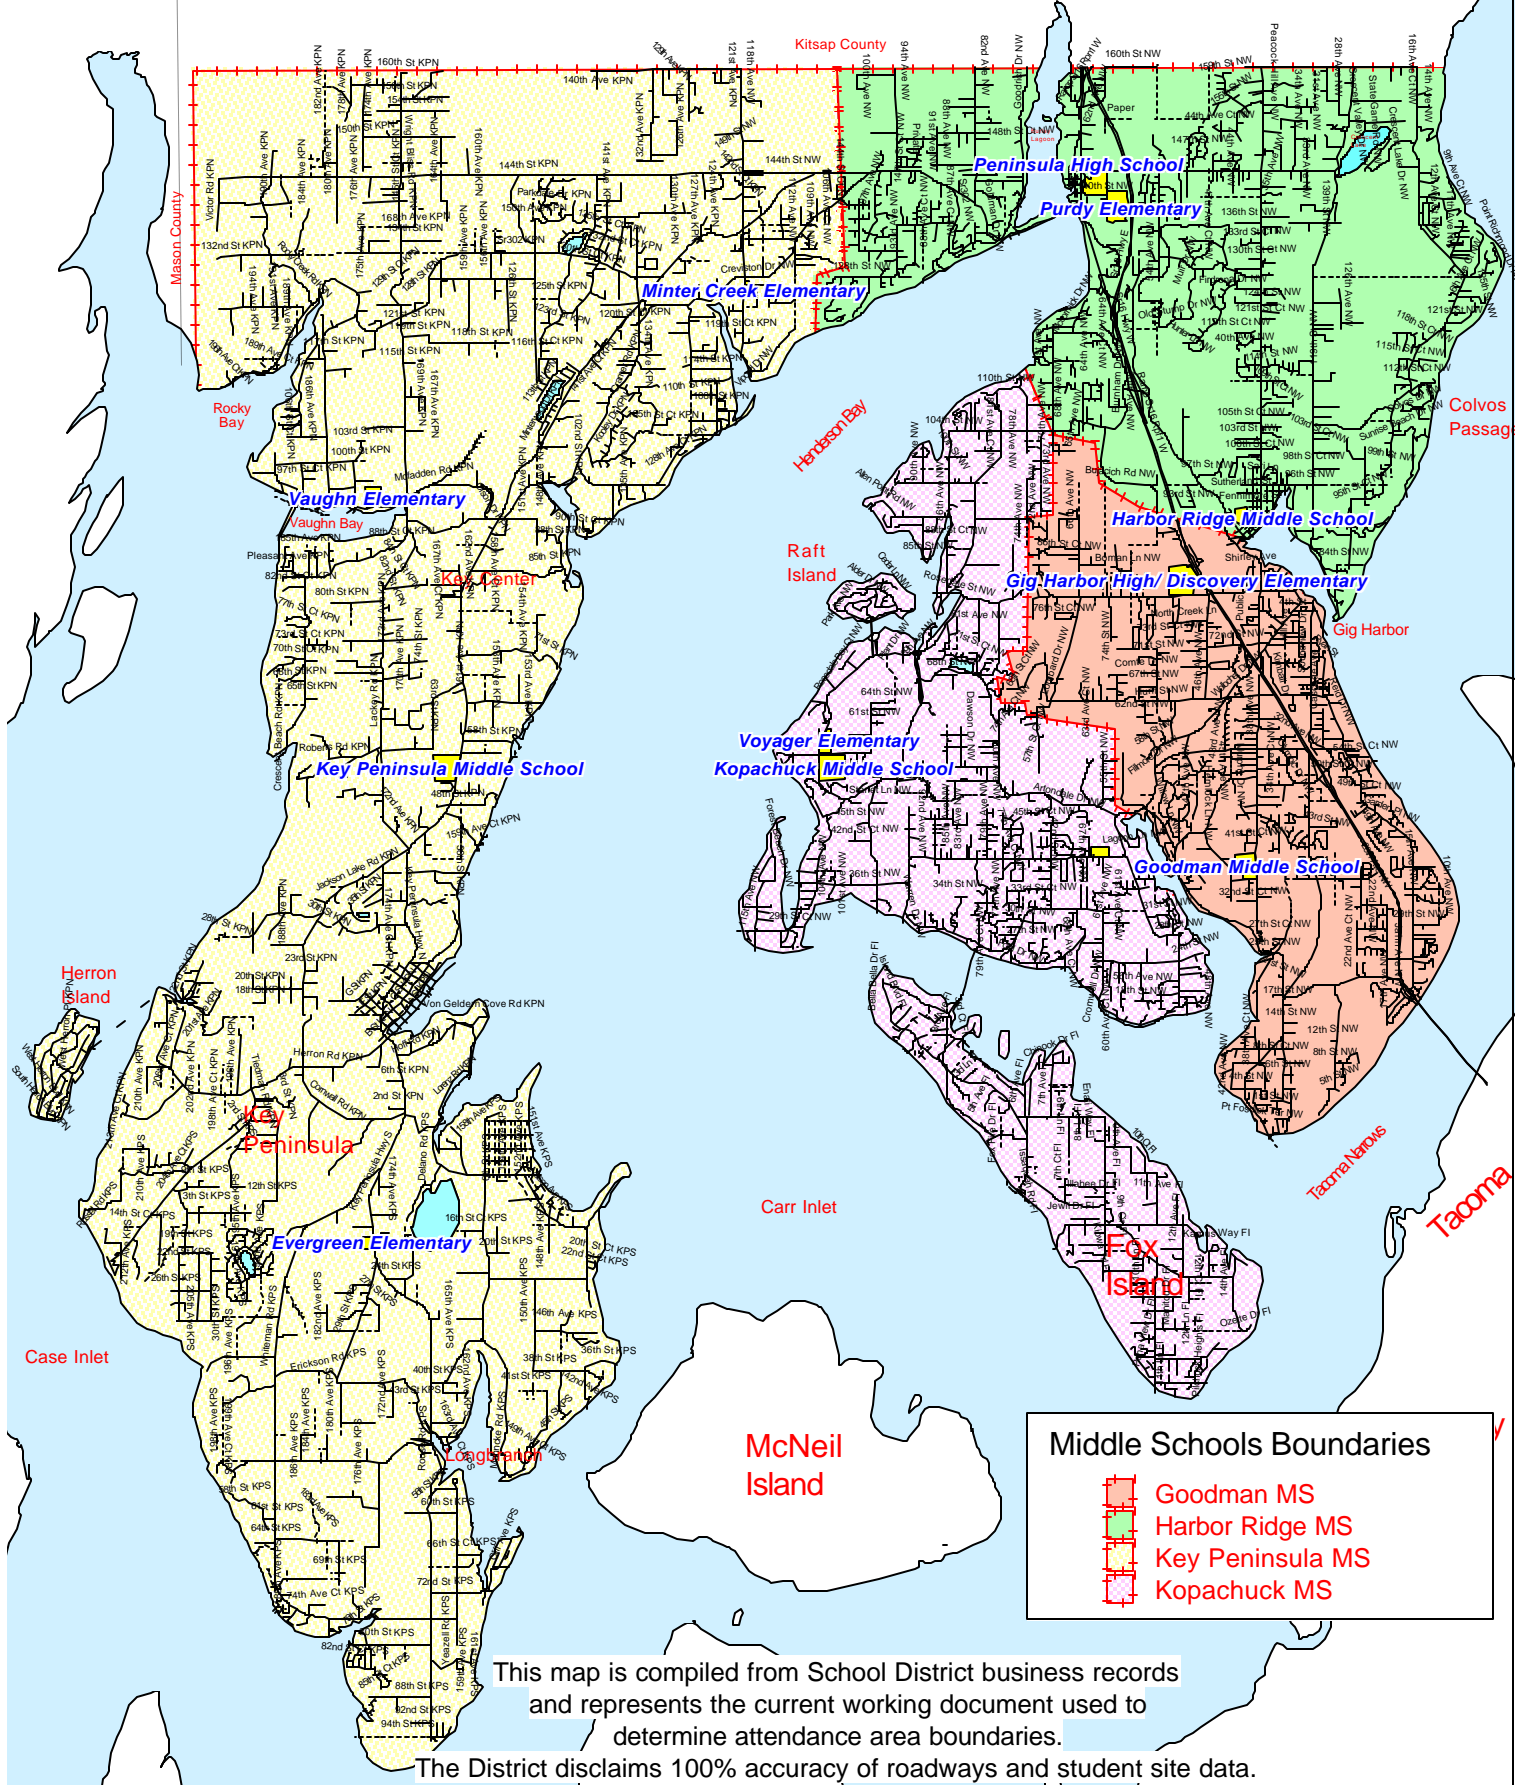

Peninsula School District High School Boundaries

This map is compiled from School District business records and represents the current working document used to determine attendance area boundaries. The District disclaims 100% accuracy of roadways and student site data.

Peninsula School District Middle School Boundaries

Middle Schools Boundaries

- Goodman MS
- Harbor Ridge MS
- Key Peninsula MS
- Kopachuck MS

This map is compiled from School District business records and represents the current working document used to determine attendance area boundaries.

The District disclaims 100% accuracy of roadways and student site data.

Peninsula School District Elementary School Boundaries

This map is compiled from School District business records and represents the current working document used to determine attendance area boundaries.

The District disclaims 100% accuracy of roadways and student site data.

Elementary Boundaries	
	Artondale
	Discovery
	Evergreen
	Harbor Heights
	Minter Creek
	Purdy
	Vaughn
	Voyager