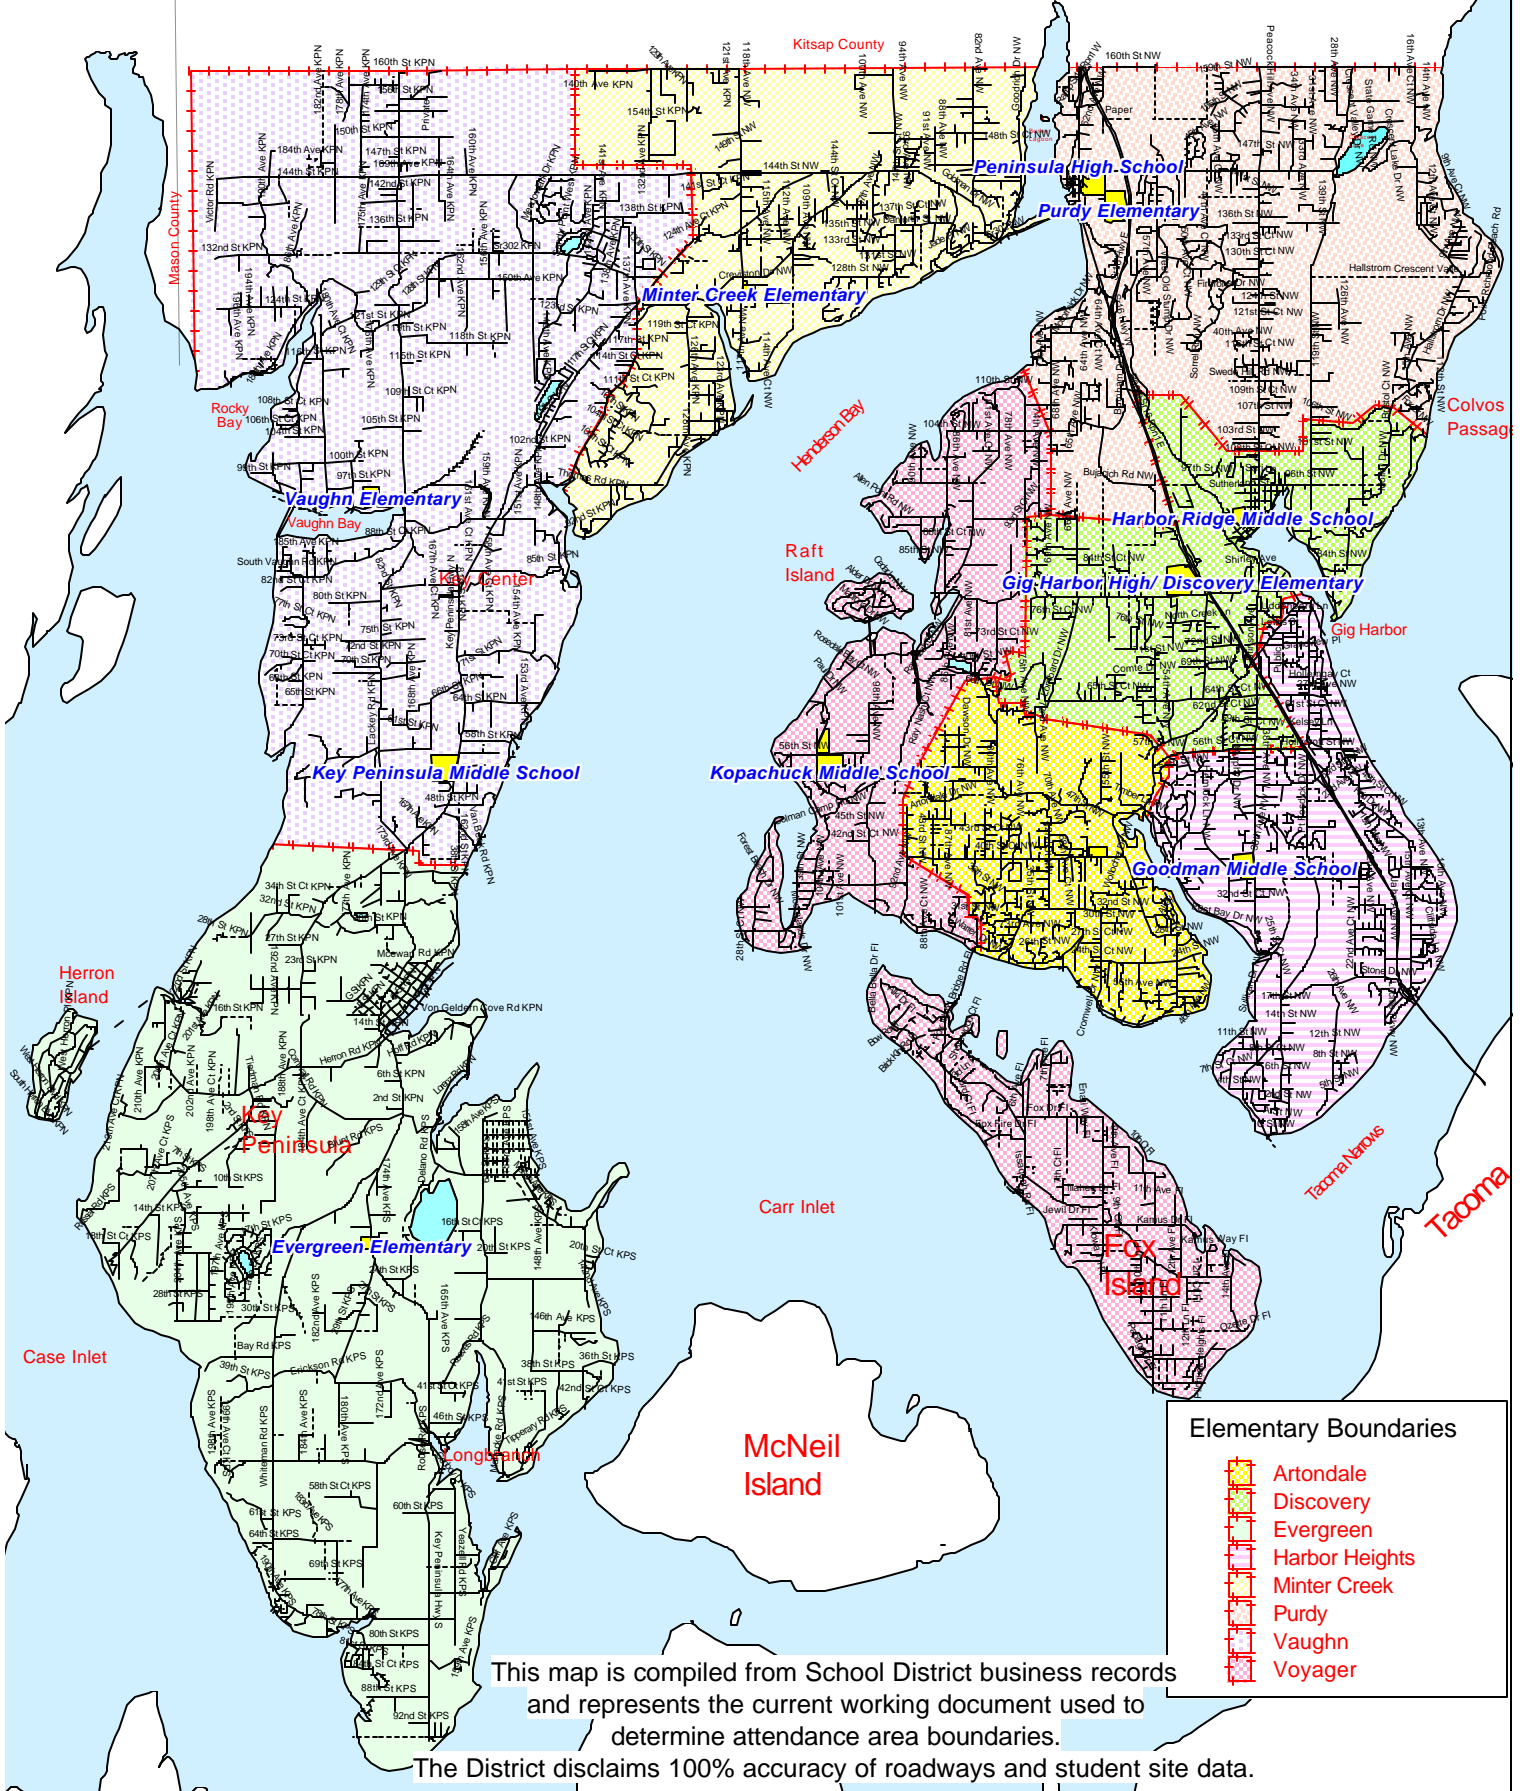

Peninsula School District High School Boundaries

This map is compiled from School District business records and represents the current working document used to determine attendance area boundaries. The District disclaims 100% accuracy of roadways and student site data.

Peninsula School District Middle School Boundaries

Middle Schools Boundaries

- Goodman MS
- Harbor Ridge MS
- Key Peninsula MS
- Kopachuck MS

This map is compiled from School District business records and represents the current working document used to determine attendance area boundaries.

The District disclaims 100% accuracy of roadways and student site data.

Peninsula School District Elementary School Boundaries

This map is compiled from School District business records and represents the current working document used to determine attendance area boundaries.

The District disclaims 100% accuracy of roadways and student site data.

Elementary Boundaries	
	Artondale
	Discovery
	Evergreen
	Harbor Heights
	Minter Creek
	Purdy
	Vaughn
	Voyager