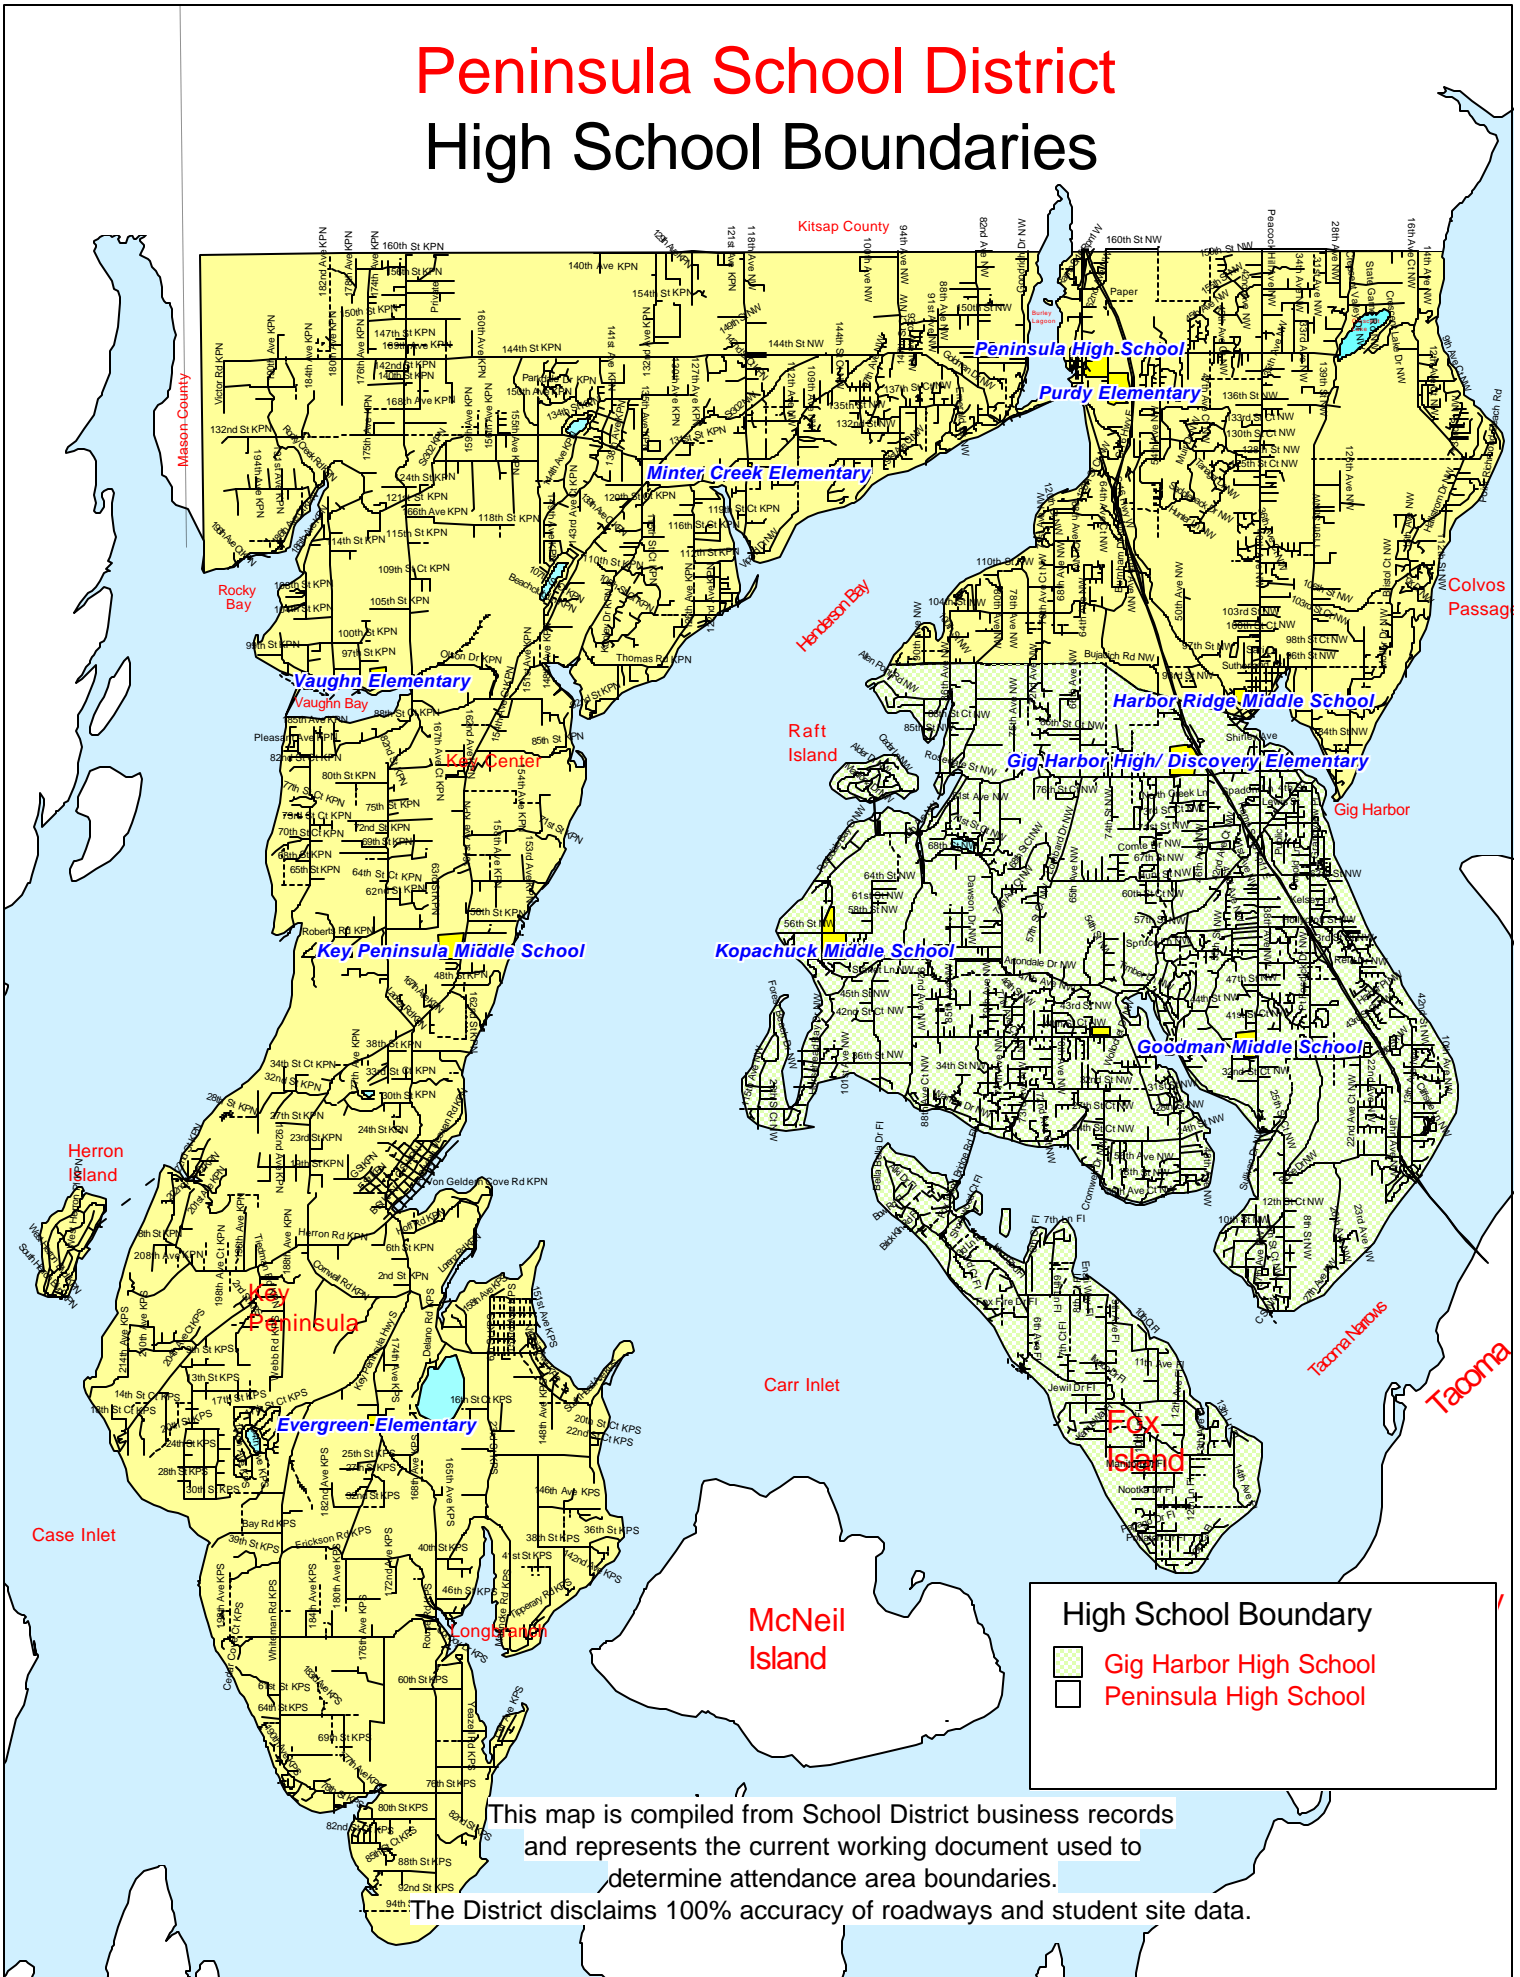

Peninsula School District High School Boundaries

This map is compiled from School District business records and represents the current working document used to determine attendance area boundaries. The District disclaims 100% accuracy of roadways and student site data.

Peninsula School District Middle School Boundaries

Middle Schools Boundaries

- Goodman MS
- Harbor Ridge MS
- Key Peninsula MS
- Kopachuck MS

This map is compiled from School District business records and represents the current working document used to determine attendance area boundaries.

The District disclaims 100% accuracy of roadways and student site data.

Elementary Boundaries	
	Artondale
	Discovery
	Evergreen
	Harbor Heights
	Minter Creek
	Purdy
	Vaughn
	Voyager